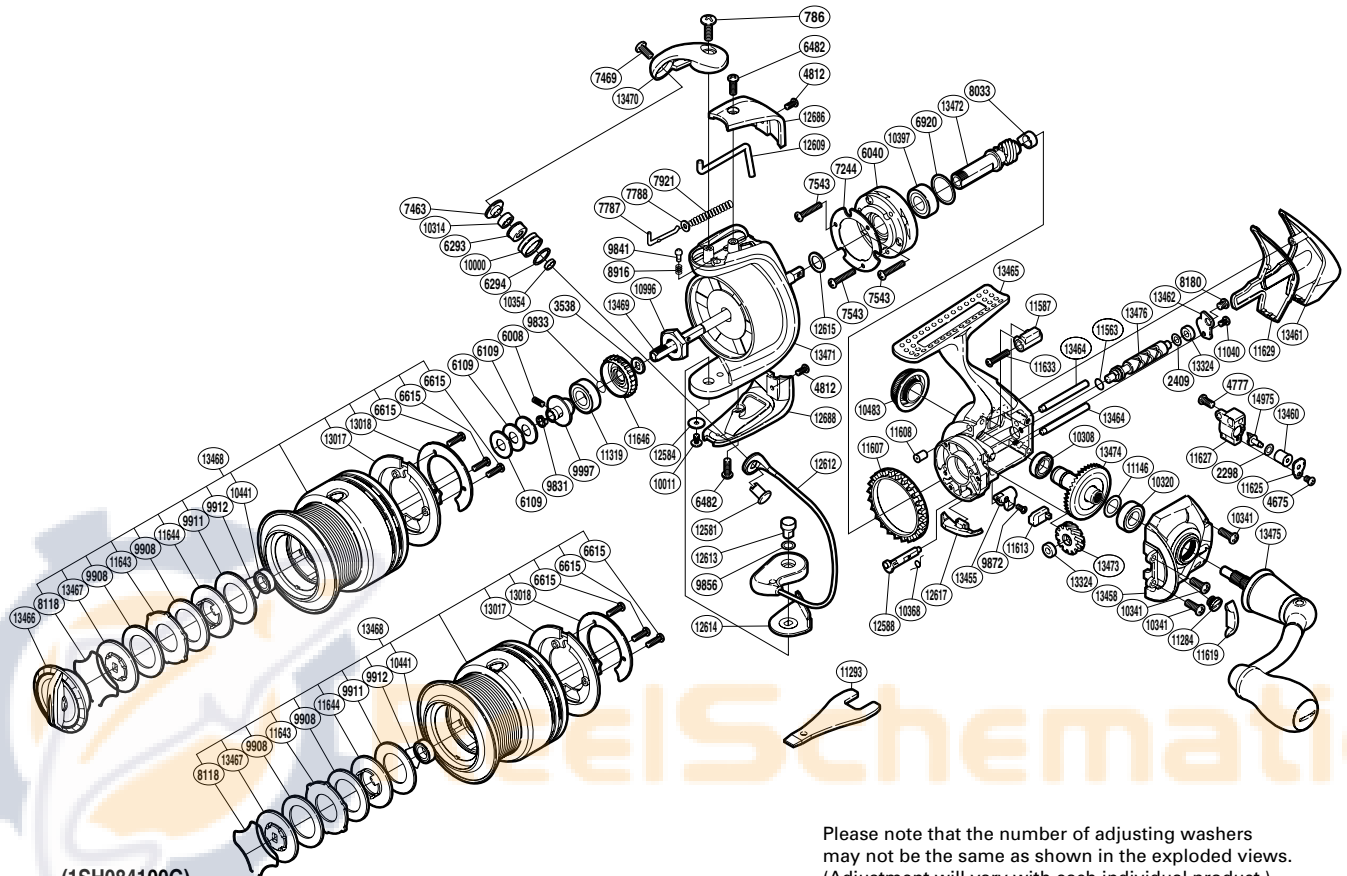

SHIMANO

TWIN POWER C14 SA-RB

TPCI4-4000SFA

(1SH084100G)

Please note that the number of adjusting washers may not be the same as shown in the exploded views. (Adjustment will vary with each individual product.)